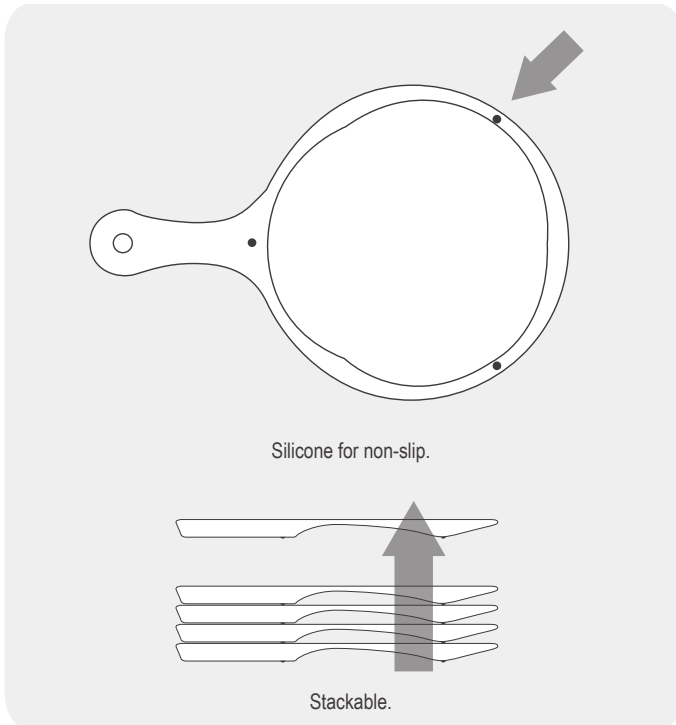

MELA 18" RD GOURMET BOARD
L450 x W320 x H15mm 12
● 406118ER5

MELA 21" RD GOURMET BOARD
L530 x W380 x H15mm 12
● 406121ER5

BUFFET DISPLAY

MELA SLATE

Stylish, casual, practical, what else?

- Upgraded to non slip base.
- Natural attitude: slate veined pattern