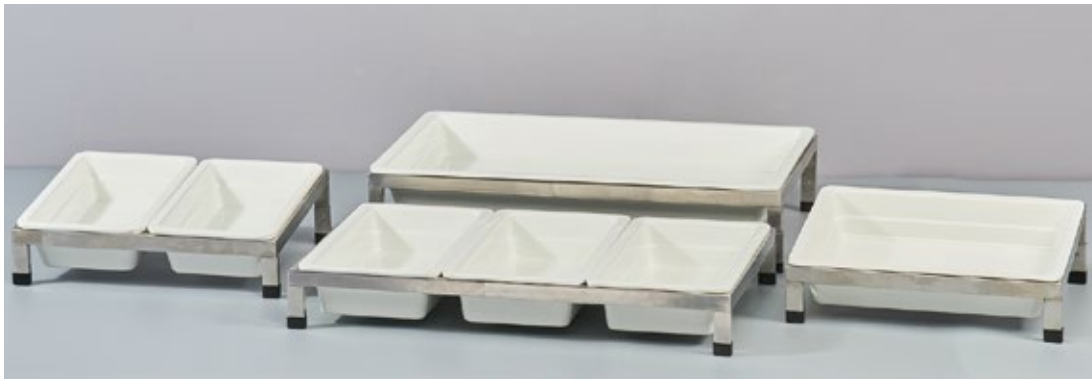

2/4 HAIRPIN SL

Code	Size(L x W x H mm)	Pack
● 903524SL	530 x 162 x 110	6
● 903424SL	530 x 162 x 150	6

SILVER

SLIDE

[Great Buffet setting ideas]

Are you looking a versatile addition to any buffet setup !

SLIDE stand can fit just about any of the GN pan and rectangular platter.

Its length, width and height can all be adjusted, making it our most adaptable riser to date.

It's GN compatible and it giving you a lot inspiration .

3"H REC DISPLAY STAND

Code	Size(L x W x H mm)	Pack
------	--------------------	------

● 922003SS	530 x 325 x 70	6
------------	----------------	---

S/S

How to use

Create your own style

GAMMA - Bread station

[Hygiene solution]

A chic style Space Saving Bread Keeper with mix and match shelf

Keeping bread and food fresh can prevent the bread from becoming moist or spoiled.