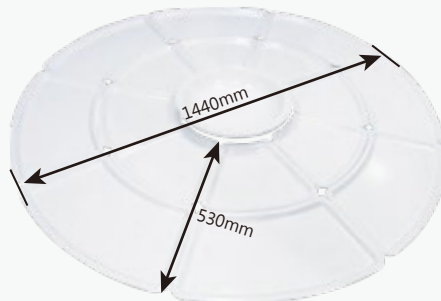

IVORY BLACK RED

15" 65MM ROUND GN PAN

Code	Size(L x W x H mm)	Pack
○ 3865PIV	380 x 380 x 65	6

○
IVORY

*Fit cover PLCV-114

Create your own style , different arrangement

BUONO SERVING BOX

[Transportation solution]