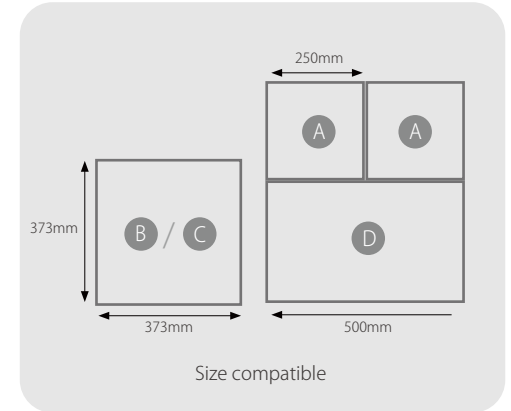

A
MARCH 9-3/4" SQ BOWL

Code	Size(L x W x H mm)	Pack
○ 200710IV	250 x 250 x 88	12

○
IVORY

B
MARCH 14-1/2" SQ BOWL

Code	Size(L x W x H mm)	Pack
○ 200715IV	373 x 373 x 90	6

○
IVORY

C
MARCH 14-5/8" SQUARE PLATE

Code	Size(L x W x H mm)	Pack
○ 101715IV	373 x 373 x 30	6

○
IVORY

D
MARCH 20" WIDE RIM BAKER

Code	Size(L x W x H mm)	Pack
○ 117920IV	500 x 310 x 40	6

○
IVORY

1/1

21" REVERSIBLE HOLDER

Code	Size(L x W x H mm)	Pack
● 205121BK	526 x 320 x 100	6

●
BLACK

10" REVERSIBLE HOLDER

Code	Size(L x W x H mm)	Pack
● 205110BK	249 x 249 x 200	6

●
BLACK

BOAT 5" DISH

Code	Size(L x W x H mm)	Pack
○ 531105IV	125 x 55 x 37	288

○
IVORY

BOAT 6" DISH

Code	Size(L x W x H mm)	Pack
○ 531106IV	148 x 64 x 41	192

○
IVORY