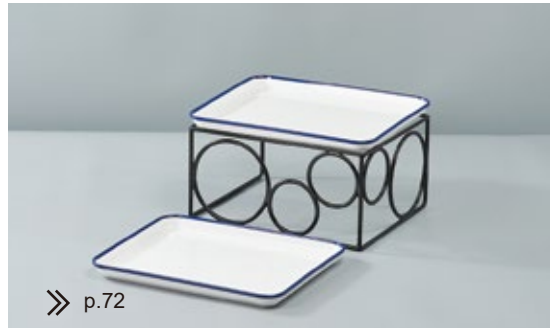

Create your own style