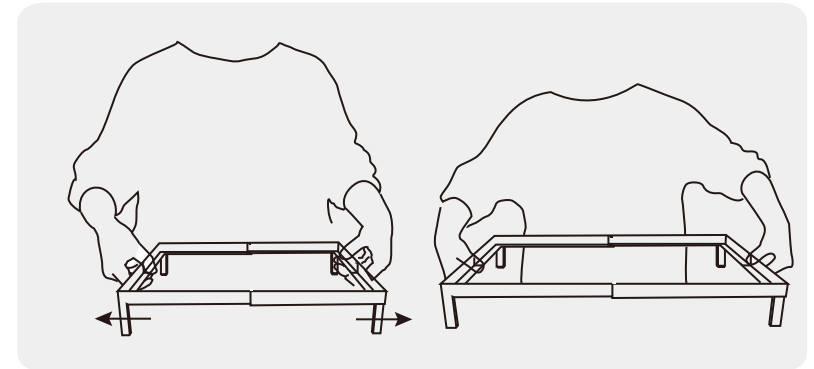

2/4 HAIRPIN SL

Code	Size(L x W x H mm)	Pack
● 903524SL	530 x 162 x 110	6
● 903424SL	530 x 162 x 150	6

SILVER

SLIDE

[Great Buffet setting ideas]

Are you looking a versatile addition to any buffet setup !

SLIDE stand can fit just about any of the GN pan and rectangular platter.

Its length, width and height can all be adjusted, making it our most adaptable riser to date.

It's GN compatible and it giving you a lot inspiration .

3"H REC DISPLAY STAND

Code	Size(L x W x H mm)	Pack
------	--------------------	------