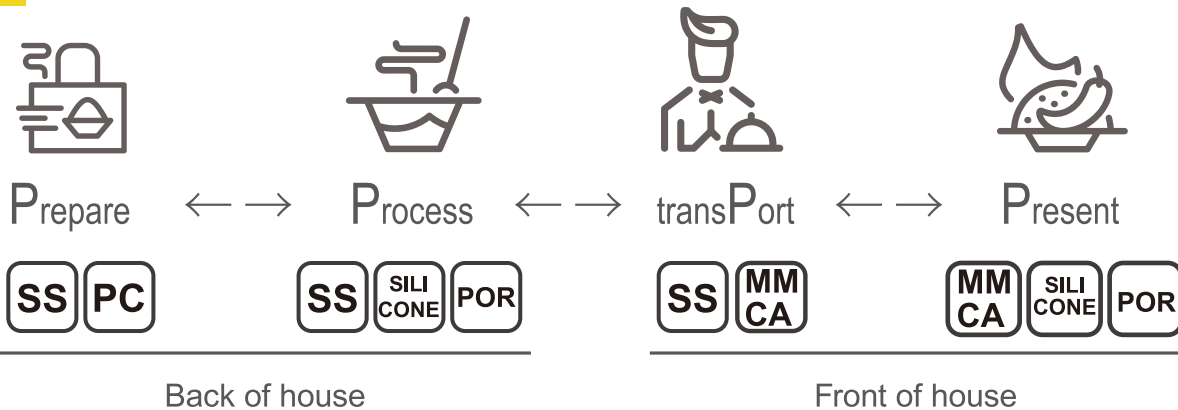

GN pan work flow

GN Material used: