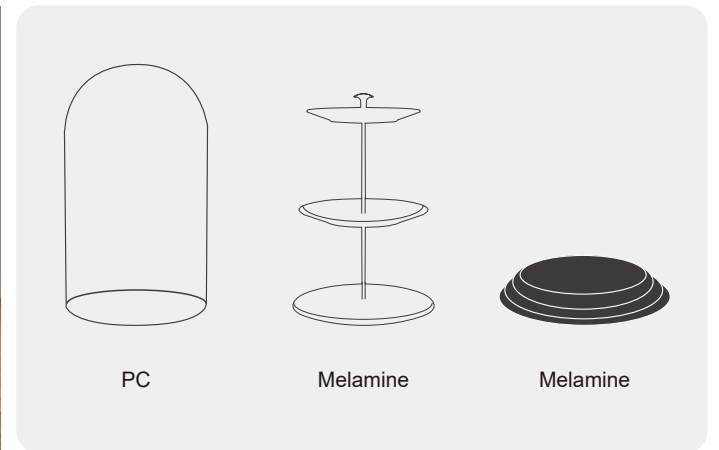

MARBLE

Classic and elegant, the charming beauty for your showcase

- Transform to classic marble look in a second and economic method
- Easy maintenance and holding

BAKERY 8" RECT TRAY
L205 x W140 x H20mm 72
○ 404008IV