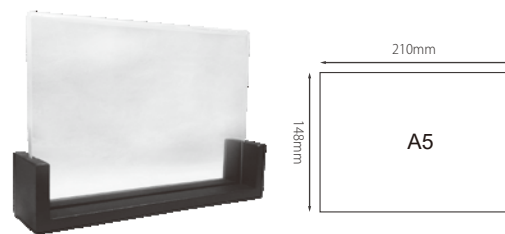

Where to use: Display menu | advertisements | flyers, brochures | Suitable for restaurants, hotels, trade shows, reception areas and weddings

DECO PROP

GAMMA CARD HOLDER A6
L105 x W50 x H148mm 48
● 904604BK