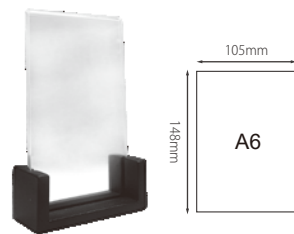

Where to use: Display menu | advertisements | flyers, brochures | Suitable for restaurants, hotels, trade shows, reception areas and weddings

DECO PROP

GAMMA CARD HOLDER A6
L105 x W50 x H148mm 48
● 904604BK