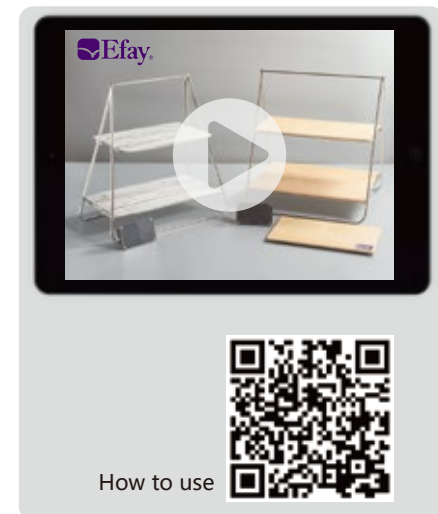

MS.A FOLDING STAND

[Great Buffet setting ideas]

Are you looking for modern and simple looks !

Ms.A is a foldable stand designed very easy to handle when serving to the table or display at the buffet station .

The amazing part is Ms A can match with all different pattern of GN board , it's easy for caterer's changing the theme with the same stand .

It's GN compatible and it giving you a lot inspiration .