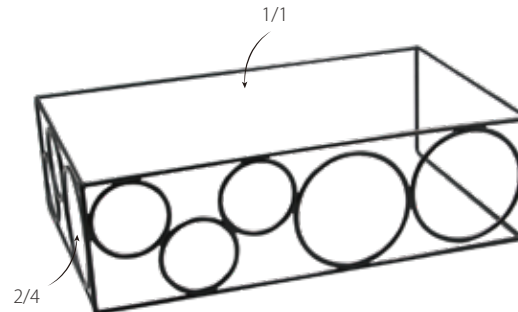

It's GN compatible and it giving you a lot inspiration .

GN PAN

10"H (11+12)

Code	Size(L x W x H mm)	Pack
● 901610BK	518 x 313 x 253	6

●
BLACK

6"H (11+24)

Code	Size(L x W x H mm)	Pack
● 901706BK	518 x 313 x 158	6