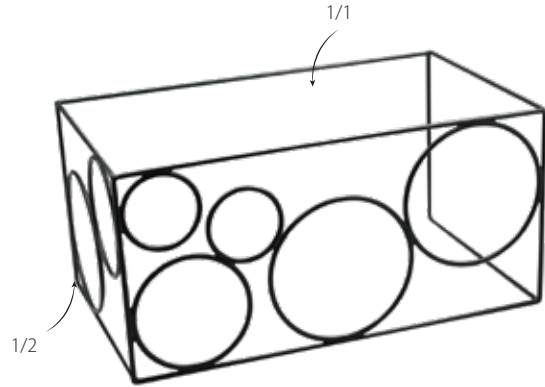

GN ELEMENT

[Great Buffet setting ideas]

Are you looking for casual and functional looks ! The ELEMENT stand is a super anti-slip buffet stand , it's 6 faces of the cube are designed for multi use for display area. With food raised on ELEMENT stands, table space is opened up underneath for storing all sorts of other condiments.

It's GN compatible and it giving you a lot inspiration .

GN PAN

10"H (11+12)

Code	Size(L x W x H mm)	Pack
● 901610BK	518 x 313 x 253	6

●
BLACK