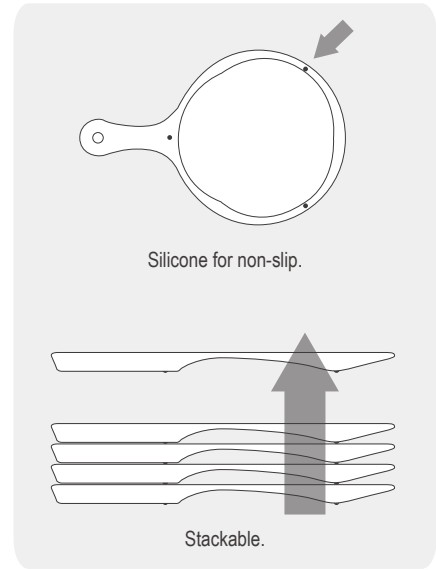

OAK

OLIVIA

MELA 16" RC GOURMET BOARD
L395 x W140 x H15mm 24
● 406216AB8

MELA 21" RC GOURMET BOARD
L530 x W200 x H15mm 12
● 406221AB8

MELA 24" RC GOURMET BOARD
L610 x W200 x H15mm 12
● 406224AB8

MELA 16" RC GOURMET BOARD
L395 x W140 x H15mm 24
● 406216ER5