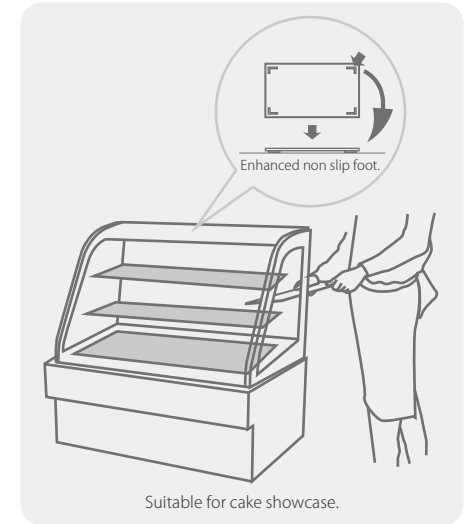

SERIE T-SLATE

Short footed GN sized slate for cake showcase

Code	Size(L x W x H mm)	Pack

● 1210TBK	325 X 265 X 10	24

BLACK

Code	Size(L x W x H mm)	Pack

● 1310TBK	325 X 175 X 10	24

BLACK

Code	Size(L x W x H mm)	Pack

● 1410TBK	265 X 160 X 10	24

BLACK