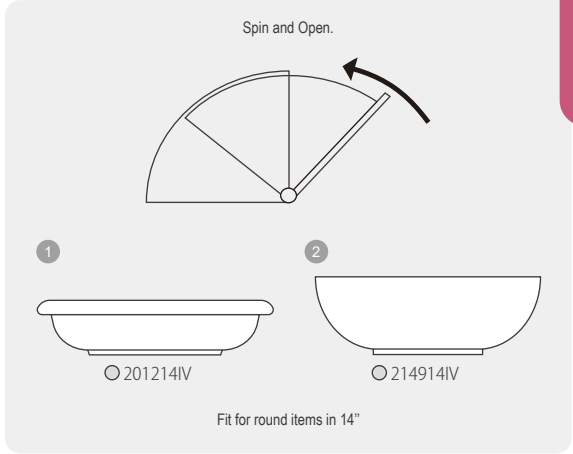

GN ROLLING

Multiple accessories make your presentation a delighting fun!

GN PAN

1/1 PC COVER

Code	Size(L x W x H mm)	Pack
● 541111	530 x 325 x 170	6

1/2 PC COVER

Code	Size(L x W x H mm)	Pack
● 541112	340 x 275 x 170	6

14" PC ROUND COVER

Code	Size(L x W x H mm)	Pack
● 540414	370 x 370 x 185	6

GN COVER

Cover all your needs!

- New transportation choice
- Reversible use as an holder

1/1 PC COVER

Code	Size(L x W x H mm)	Pack
● 540511TR	536 x 331 x 100	6

1/2 PC COVER

Code	Size(L x W x H mm)	Pack
● 540512TR	330 x 270 x 100	12

1/3 PC COVER

Code	Size(L x W x H mm)	Pack
● 540513TR	330 x 183 x 100	18

2/4 PC COVER

Code	Size(L x W x H mm)	Pack
● 540524TR	535 x 171 x 100	12