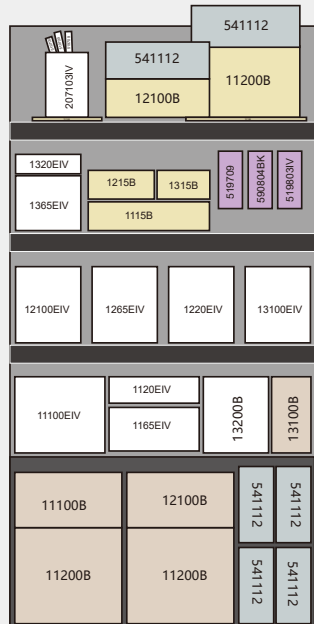

Well selected shelving also heightens your brand and decreases maintenance.

Salad Station

A1 Display rack

Code: **705601**

Skus: **40**

Pcs: **106**

more information

Salad Station