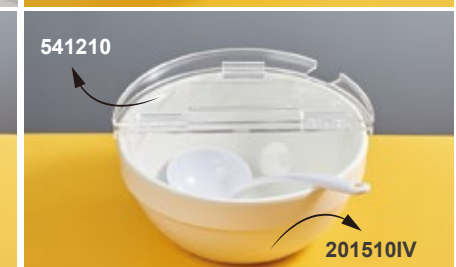

510709IV

201510IV