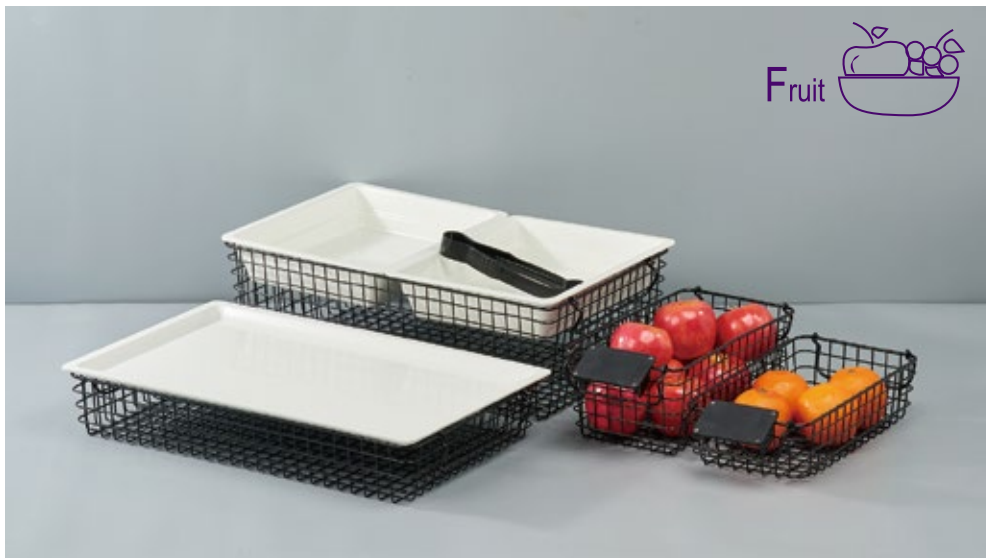

●
BAMBOO

How to use

TOWER

[Great Buffet setting ideas]

Are you looking for casual and functional looks!

Designed for storage for display area , it's with built-in handles that helps you to transport items from here to there easily.

It's GN compatible and it giving you a lot inspiration.

Where to use: Buffet area | Zero wasting store | Dairy counter | Space concern buffet area

Buffet bar set up : A to F

Dessert & Drink

sEafood & sushi

sEafood & sushi

Fruit

Create your own style

TOWER

[Great Buffet setting ideas]

Are you looking for casual and functional looks!

Designed for storage for display area, it's with built-in handles that helps you to transport items from here to there easily.