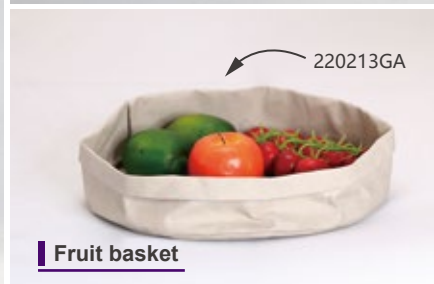

WABISABI WASHABLE BAG

Durable chic idea

- Made with environmental friendly washable paper
- Create lifestyle display

How to use

BUFFET DISPLAY