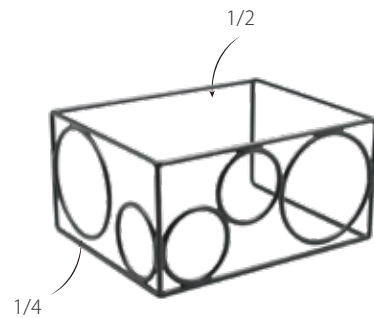

6"H (12+14)

Code	Size(L x W x H mm)	Pack
● 901806BK	313 x 253 x 158	6

●
BLACK