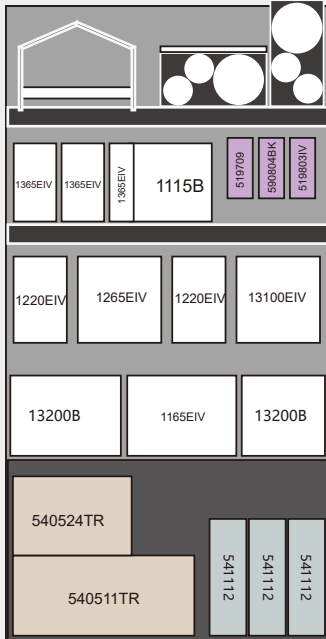

D1 Display rack

Code: **705610**

Skus: **51**

Pcs: **192**

more information

— Dessert & Drink Station —

D2 Display rack

Code: **705611**