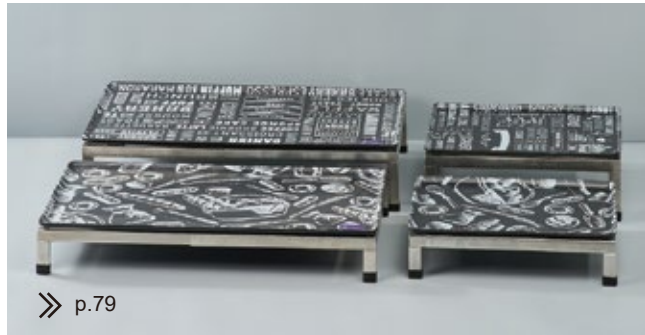

Its length, width and height can all be adjusted, making it our most adaptable riser to date.

It's GN compatible and it giving you a lot inspiration .

3"H REC DISPLAY STAND

Code	Size(L x W x H mm)	Pack
------	--------------------	------

● 922003SS	530 x 325 x 70	6
------------	----------------	---

S/S

How to use

Create your own style

GAMMA - Bread station

[Hygiene solution]

A chic style Space Saving Bread Keeper with mix and match shelf

Keeping bread and food fresh can prevent the bread from becoming moist or spoiled.

Store and display bread and baked goods in a countertop bread rack made of metal .

Where to use: Café | Bakery | Buffet bread station

Create your own style

Simple design easy to extend

User friendly

How to use :