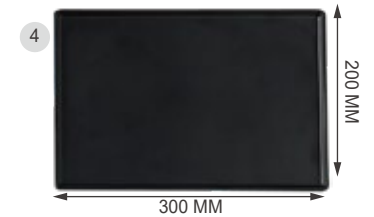

30x20CM TRAY
L300 x W200 x H14mm 24

- 412605BK
- 412605IV