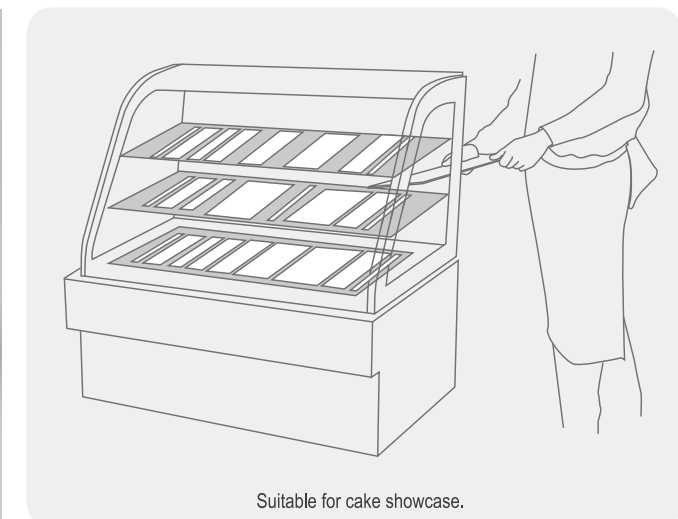

WOODY BAKER

There is surely one for your needs

- From candy, chocolate, to muffin or cake, all sizes are here for you