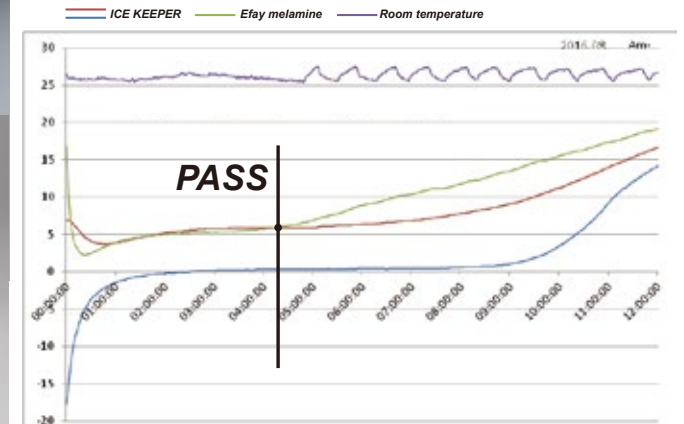

Bi-Low lab test result : Cooling last 3-4 hours

How to use : Place BI-Low cooling pad in freezer for 3 hours for best result.