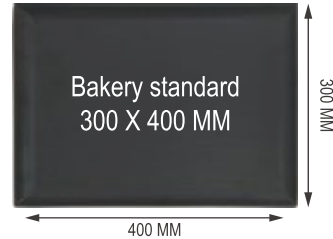

300 MM

Bakery standard
300 X 400 MM

400 MM

WOODY BAKER PLATTER
L300 x W400 x H18mm 24
● 407716BK