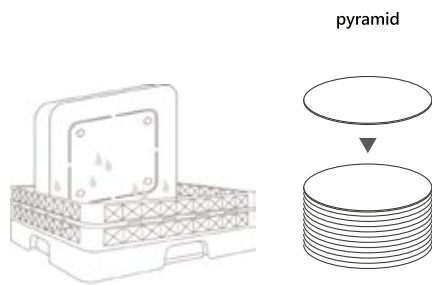

Space saving : Stack up

- Food safe
- Scratch-proof
- High quality
- High durability
- Break resistance
- Stacked for practicality
- Low-noise levels during usage
- The surface & look are similar to porcelain
- Flexibility to add various patterns or surfaces to the base
- In-built water channel for water saving purpose