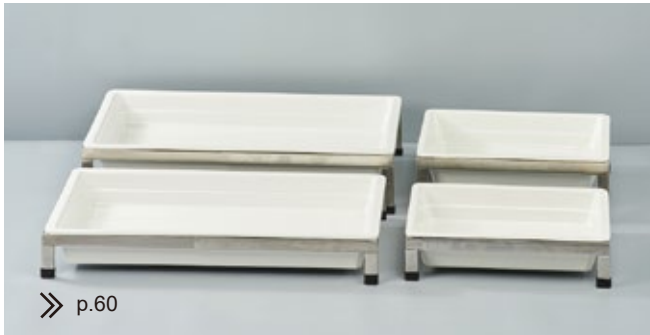

Its length, width and height can all be adjusted, making it our most adaptable riser to date.

It's GN compatible and it giving you a lot inspiration .

3"H REC DISPLAY STAND

Code	Size(L x W x H mm)	Pack
------	--------------------	------

● 922003SS	530 x 325 x 70	6
------------	----------------	---

S/S

How to use

Create your own style

GAMMA - Bread station

[Hygiene solution]

A chic style Space Saving Bread Keeper with mix and match shelf

Keeping bread and food fresh can prevent the bread from becoming moist or spoiled.

Store and display bread and baked goods in a countertop bread rack made of metal .

Where to use: Café | Bakery | Buffet bread station

Create your own style

Simple design easy to extend

User friendly

How to use :

1: Front side flat

2: Front side tilted

3: Back side tilted

How to assemble :

GAMMA - Bread station

[Hygiene solution]

A chic style Space Saving Bread Keeper with mix and match shelf

Keeping bread and food fresh can prevent the bread from becoming moist or spoiled.