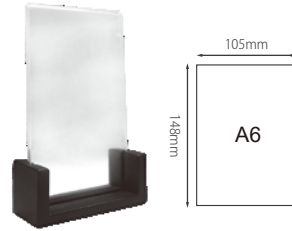

GAMMA CARD HOLDER A6
L105 x W50 x H148mm ☐ 48
● 904604BK