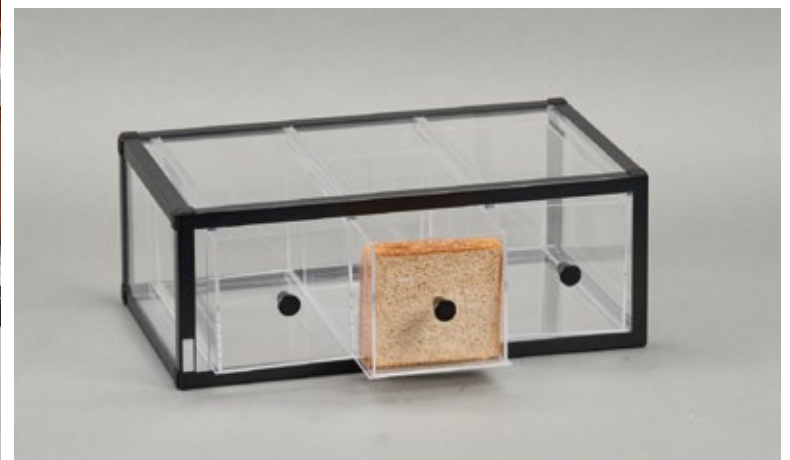

GAMMA - Bread station

[Hygiene solution]

A chic style Space Saving Bread Keeper with mix and match shelf

Keeping bread and food fresh can prevent the bread from becoming moist or spoiled.

Store and display bread and baked goods in a countertop bread rack made of metal .

Where to use: Café | Bakery | Buffet bread station