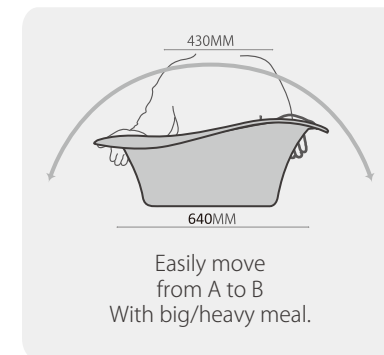

FLAMENCO 160Z PC
STEMMED GLASS(480ML)
L90 x W90 x H230mm 12
○ 800516

FLAMENCO 90Z PC
SPARKLING GLASS(270ML)
L75 x W75 x H240mm 12
○ 801009