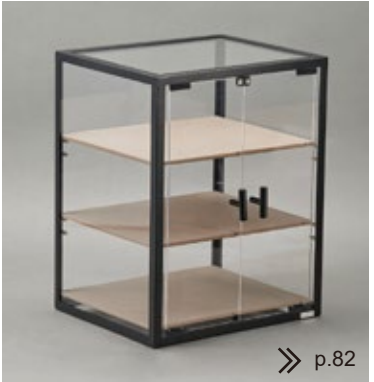

Create your own style