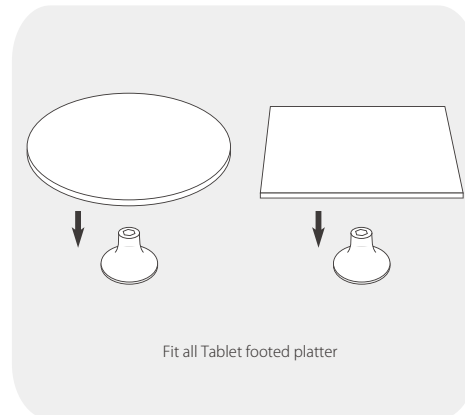

TABLET

Classic and elegant, the charming beauty for your showcase

- Transform to classic marble look in a second in a economic method
- Easy maintance and holding

Code	Size(L x W x H mm)	Pack

○ 5332FIV	530 x 325 x 20	9
● 5332FPW9	530 x 325 x 20	9
● 5332FBK11	530 x 325 x 20	9
⊕ 5332FPW12	530 x 325 x 20	9

Code	Size(L x W x H mm)	Pack

○ 3226FIV	325 x 265 x 20	12
● 3226FPW9	325 x 265 x 20	12
● 3226FBK11	325 x 265 x 20	12
⊕ 3226FPW12	325 x 265 x 20	12
● 3226FPG10	325 x 265 x 20	12

Code	Size(L x W x H mm)	Pack

○ 3217FIV	325 x 176 x 20	24
● 3217FPW9	325 x 176 x 20	24
● 3217FBK11	325 x 176 x 20	24
⊕ 3217FPW12	325 x 176 x 20	24
● 3217FPG10	325 x 176 x 20	24

Code	Size(L x W x H mm)	Pack

○ 416813IV	330 x 330 x 20	12
● 416813PW9	330 x 330 x 20	12
● 416813BK11	330 x 330 x 20	12
⊕ 416813PW12	330 x 330 x 20	12
● 416813PG10	330 x 330 x 20	12

Code	Size(L x W x H mm)	Pack

○ 516806IV	150 x 150 x 95	48