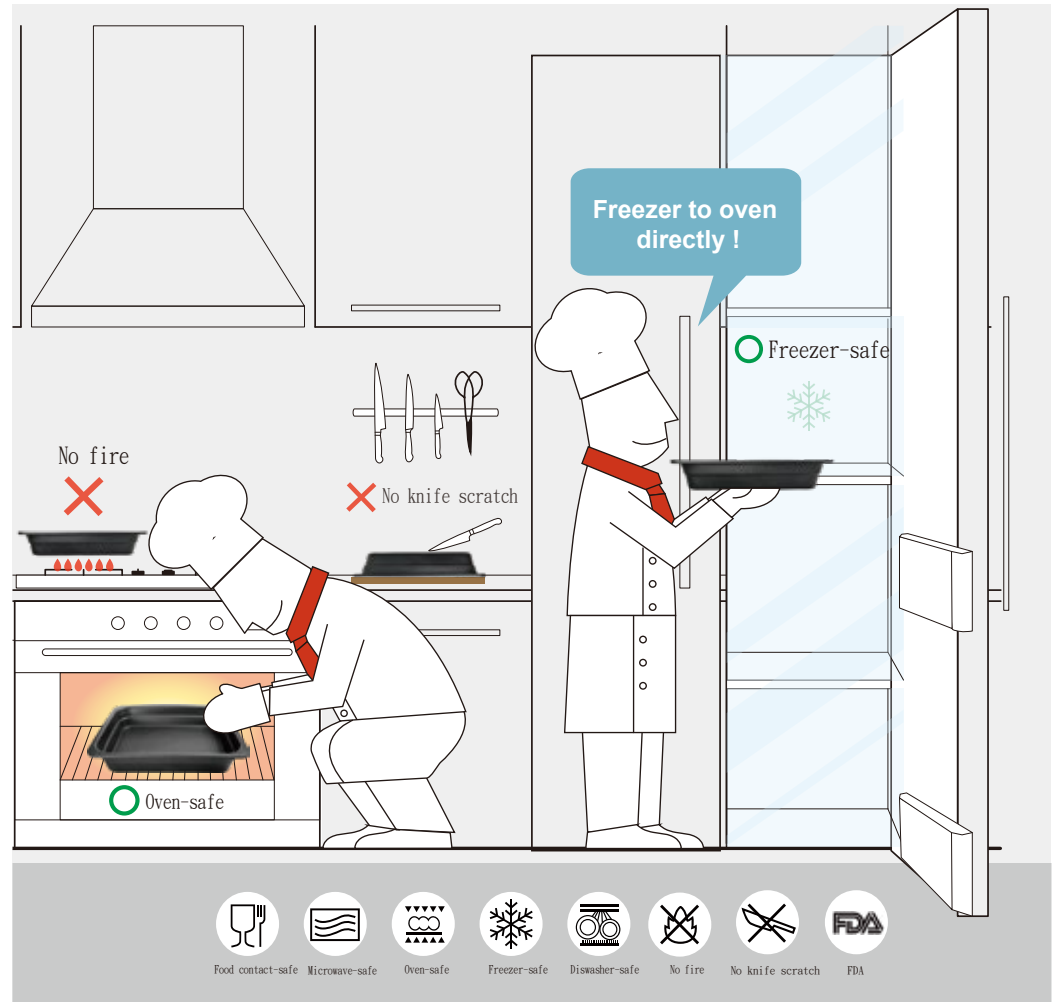

How to use

GN PI

The limited visible exists unlimited existence

- Perfect corner display solution
- Rotate, twist, extend..., as flexible as how you need to display
- GN compatible
- Suitable for various buffet, deli counter, bakery, butcher