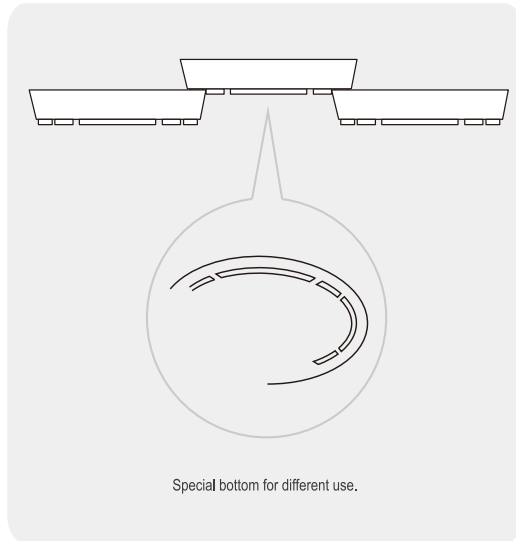

15"RECT TRAY BLACK (XEMEIN)
L395 x W285 x H20mm 12
● 404015BK11

CAFÉ & COUNTER SERVICE

FLOATING

Space and cost saving range.

- Fantastic patent pending self-stacking function for easy operation

FLOATING 10" OVAL PLATTER
L265 x W162 x H40mm 72
○ 111710IV