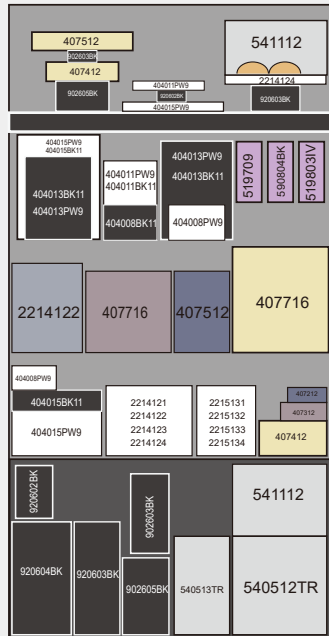

E-Shelf

[Maximize Your Space]

Having the right shelving is the key to organizing and getting rid of clutter.

As well, proper shelving plays a major role to the success of your business.

In addition, the right shelving is an opportunity to display Efay's products and take advantage of innovative marketing.

Well selected shelving also heightens your brand and decreases maintenance.

Bread Station

B2 Display rack

Code: **705608**

Skus: **52**

Pcs: **237**