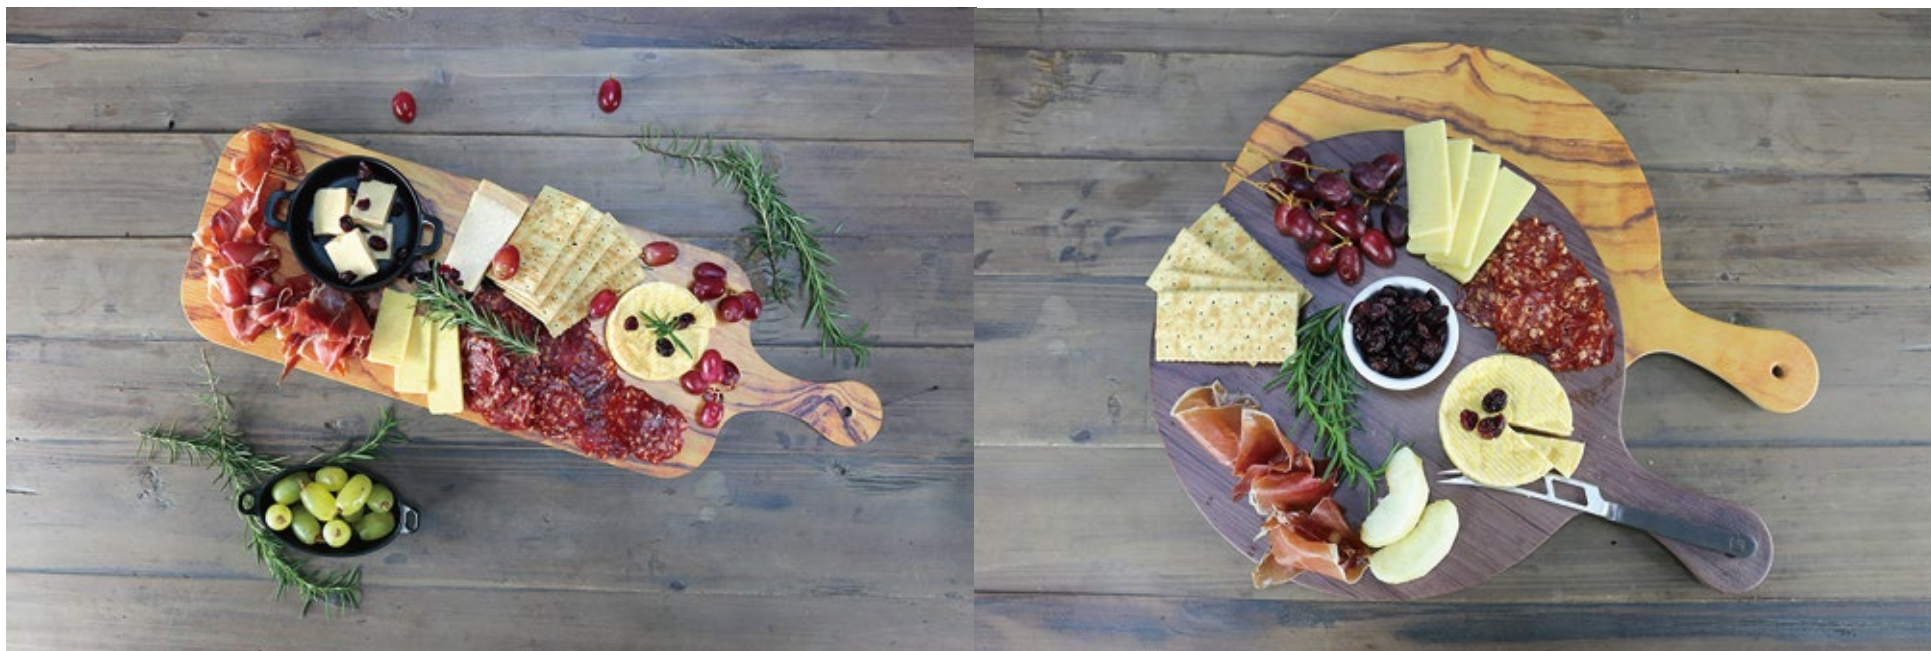

265X265X120MM CYLINDER
L265 x W265 x H120mm 36
● 220210BK

325X325X120MM CYLINDER
L325 x W325 x H120mm 36
● 220213BK

MELA GOURMET BOARD™

Sustainable food display

- Superb oak wood effect, cutting edge gourmet presentation idea
- Never produce mould or sawdust, clean and hygienic
- No more worries about crack and dishwasher safe