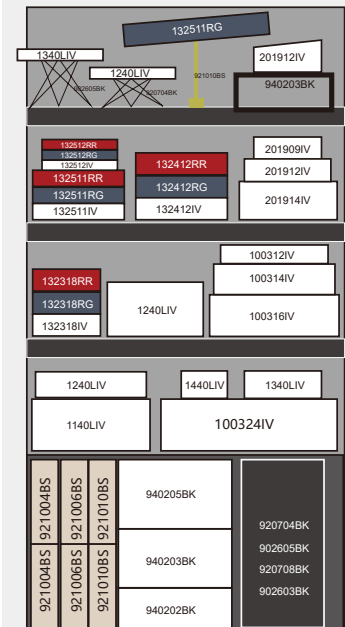

A2 Display rack

Code: **705602**

Skus: **33**

Pcs: **141**

more information

E-Shelf

[Maximize Your Space]

Having the right shelving is the key to organizing and getting rid of clutter.