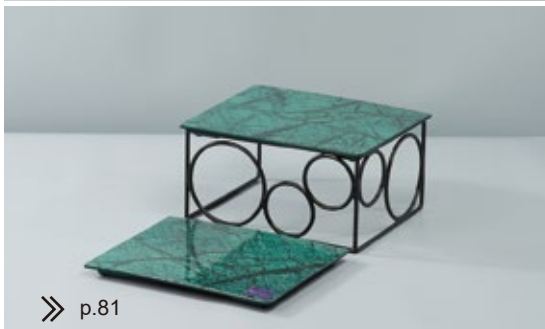

Create your own style