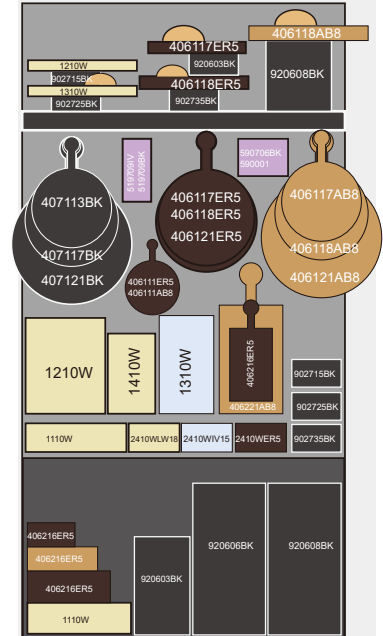

Cold cut & Cereal Station

C1 Display rack

Code: **705609**

Skus: **41**

Pcs: **130**