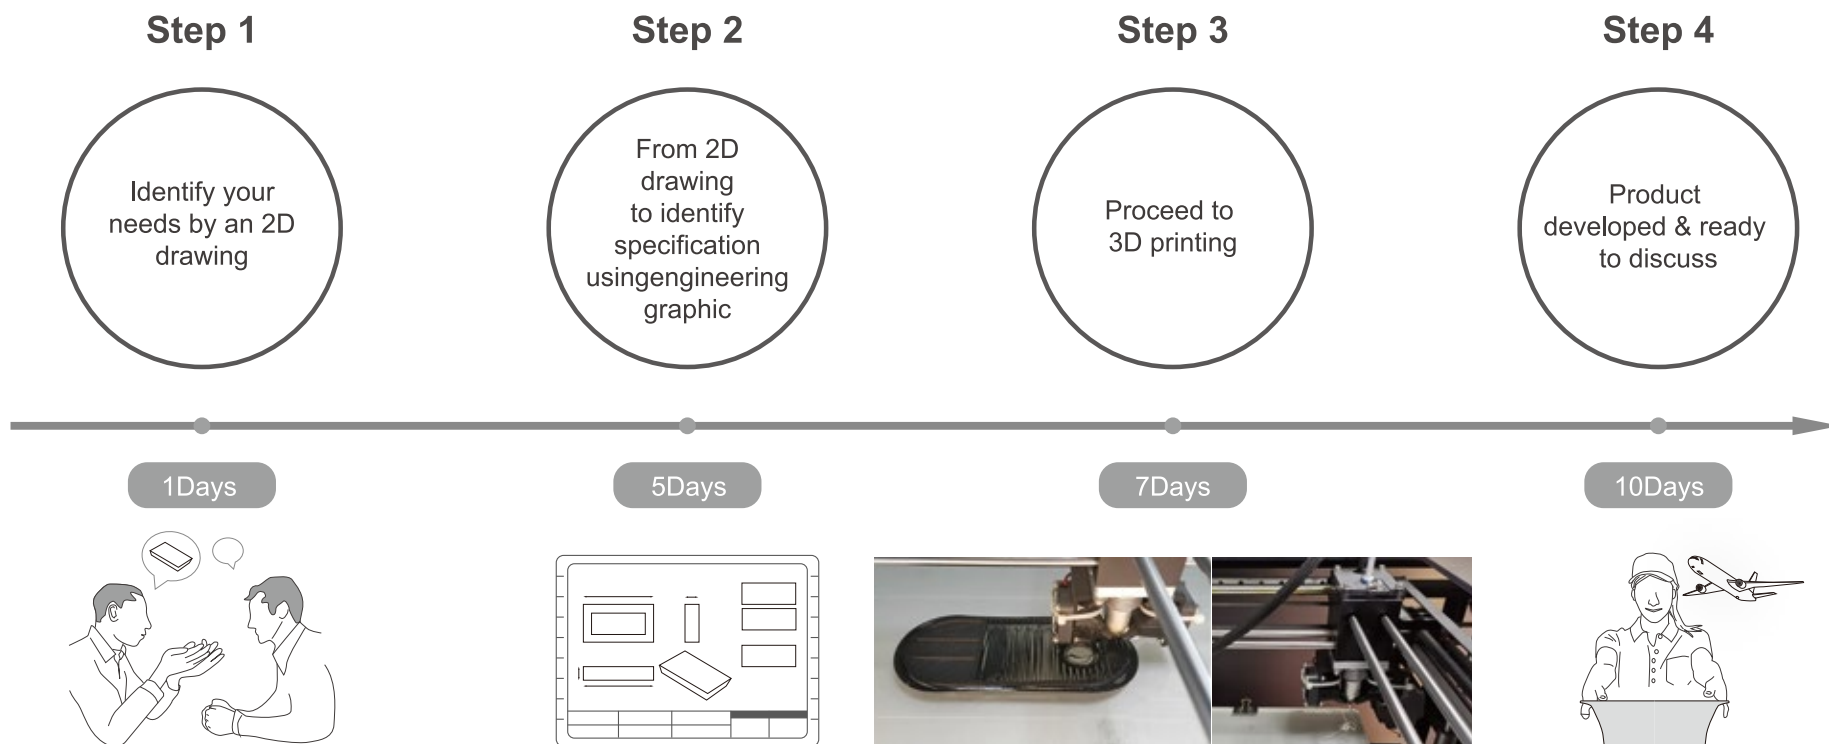

CUSTOMISATION – CREATE YOUR OWN DISPLAYWARE

Physical touch with the 4D object
Functionality check