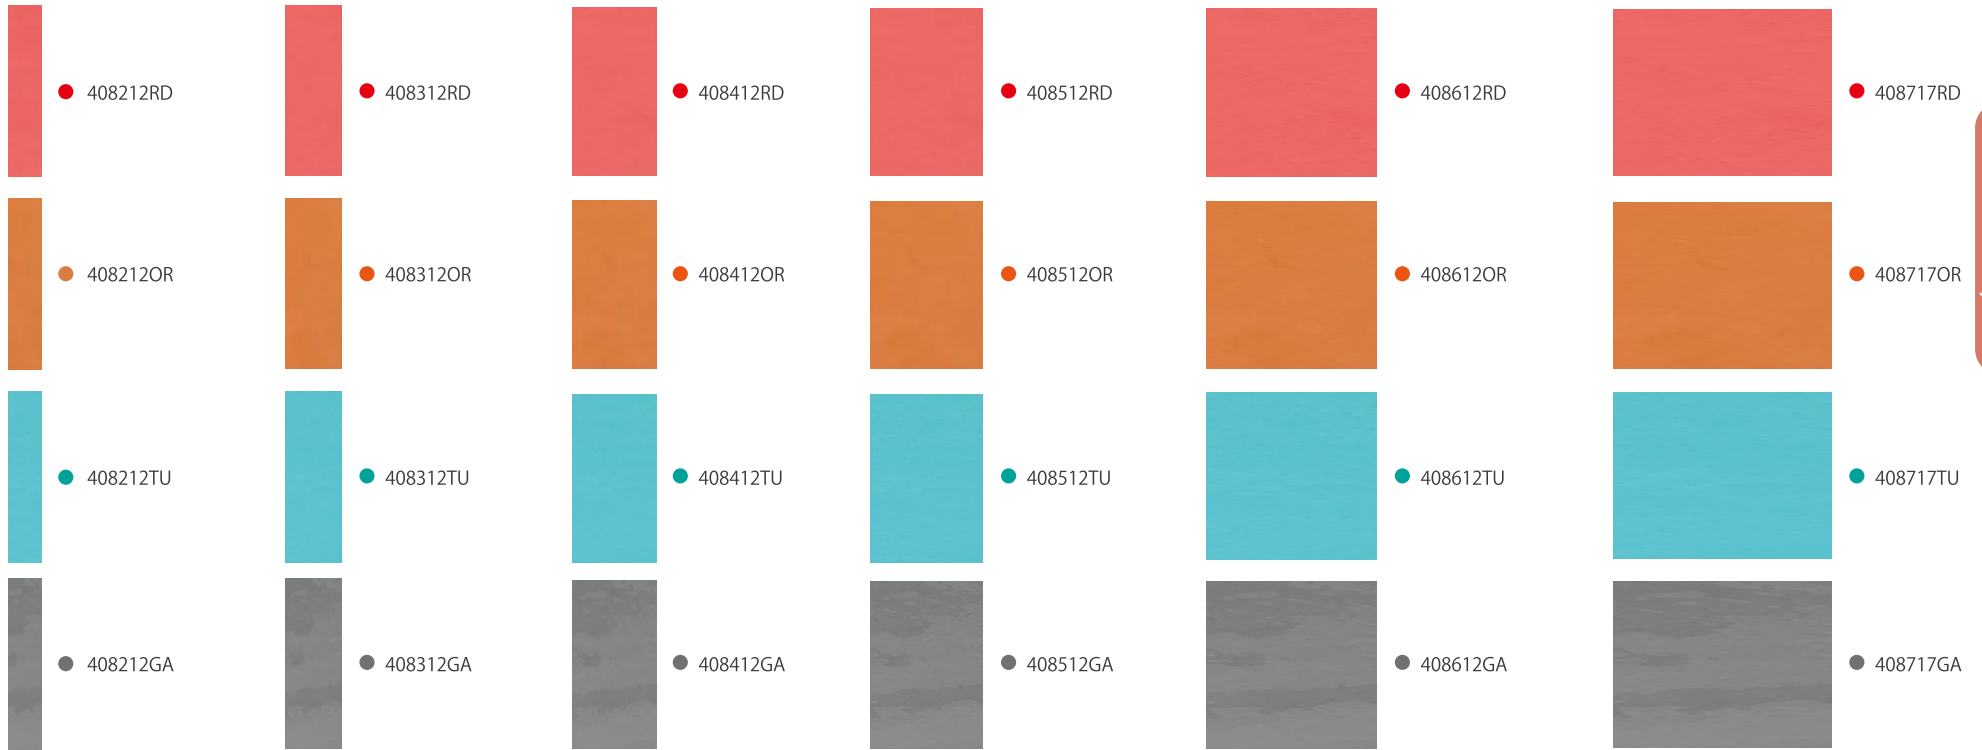

Dessert premium display

Can be used with a variety display stands

How to use

● 408212RD

● 408312RD

● 408412RD

● 408512RD

● 408612RD