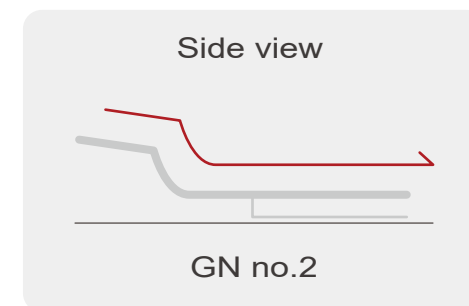

LUNA X STAR STAND

Entry level for a real display

- Geometric shapes, easy to understand and build display
- Smooth curve shape, shaped in between plate&slate

Good for moist and juicy food.

Cold cut

chinese appetizer