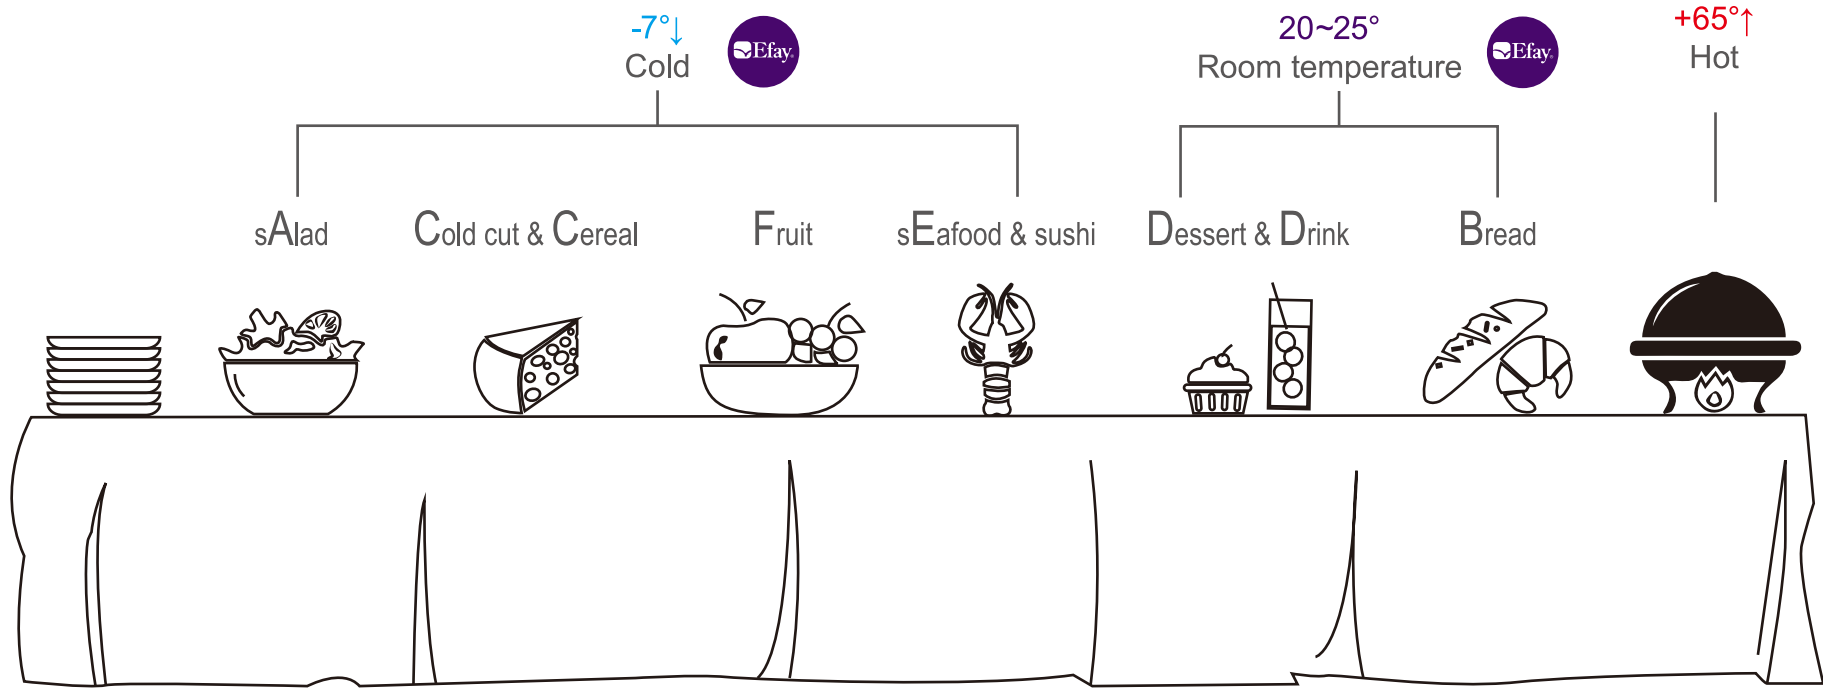

Display for Buffet

The must have items on the buffet bar