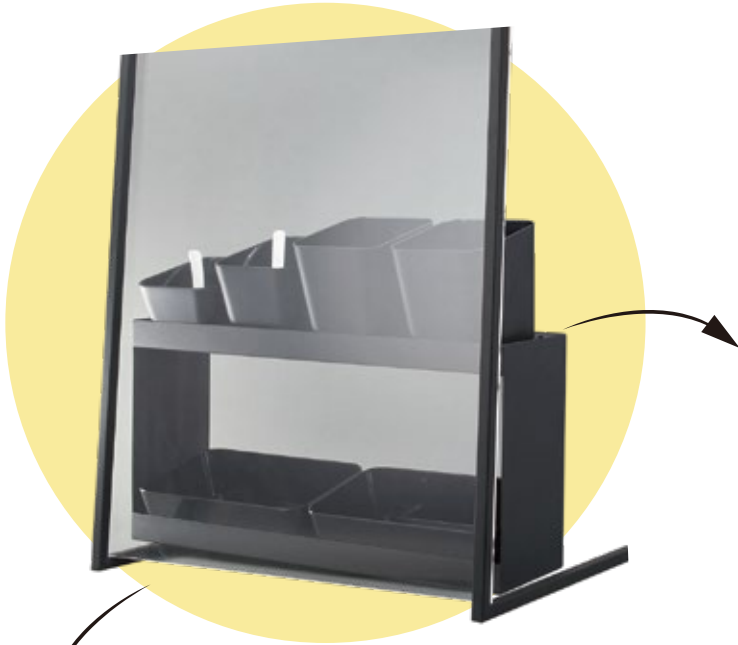

2/4

GAMMA 2/4 L ACRYLIC SNEEZE GUARD 58*16.2*56CM
L580 x W162 x H560mm 3
● 904724BK