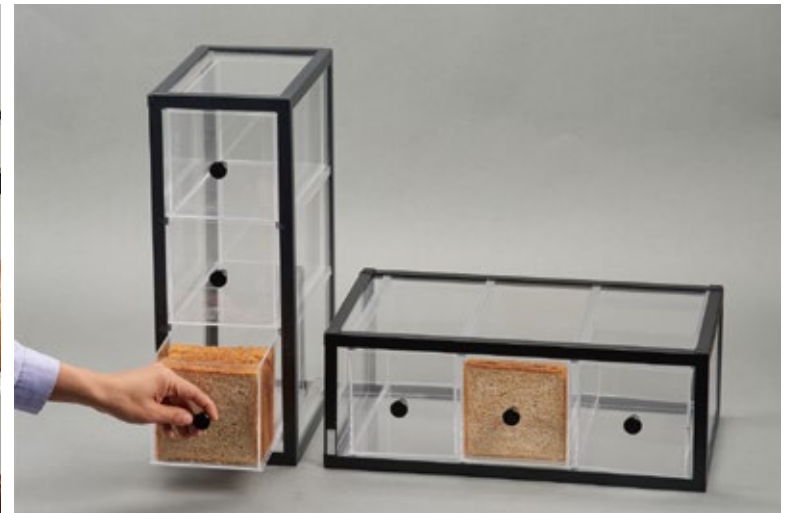

GAMMA - Bread station

[Hygiene solution]

A chic style Space Saving Bread Keeper with mix and match shelf

Keeping bread and food fresh can prevent the bread from becoming moist or spoiled.

Store and display bread and baked goods in a countertop bread rack made of metal .

Where to use: Café | Bakery | Buffet bread station