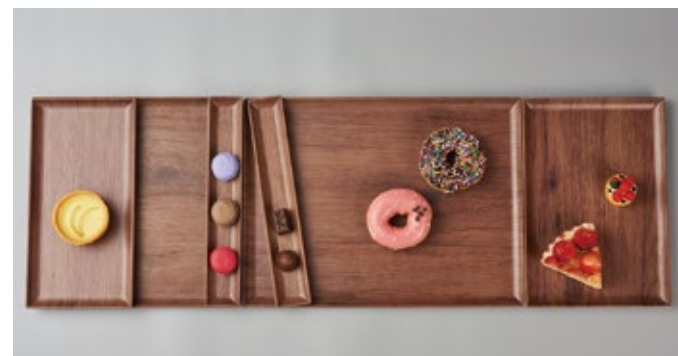

WOODY BAKER

There is surely one for your needs

- From candy, chocolate, to muffin or cake, all sizes are here for you