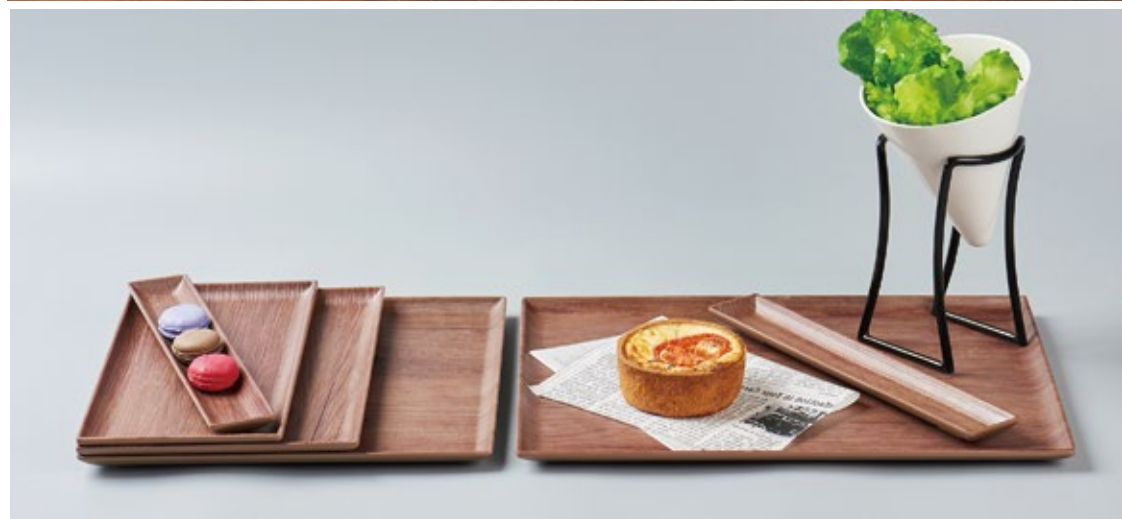

WOODY BAKER

There is surely one for your needs

- From candy, chocolate, to muffin or cake, all sizes are here for you