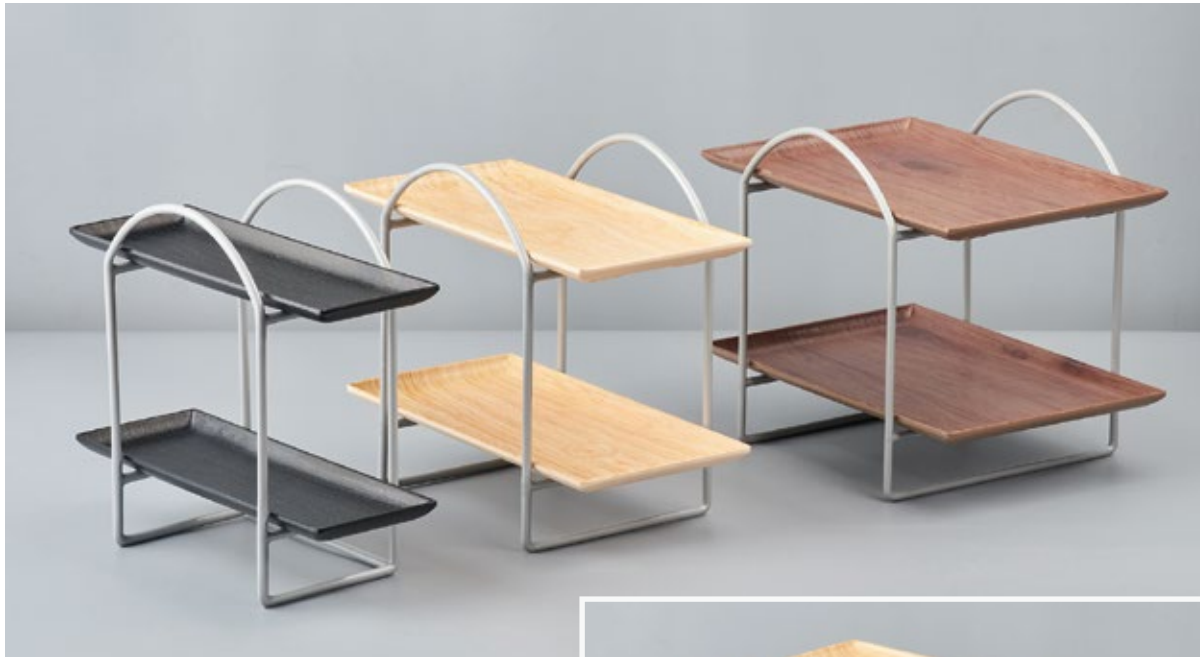

MR. X 13" FOLDABLE STAND
L241 x W241 x H325mm 18
○ 903213SS

MR. X 10.5" FOLDABLE STAND
L291 x W291 x H265mm 18
○ 903210SS

Suitable for cake showcase.

STAND-U

MM CA METAL NEW

100 MM

WOODY BAKER PLATTER
L300 x W100 x H18mm 96
● 407312ER5