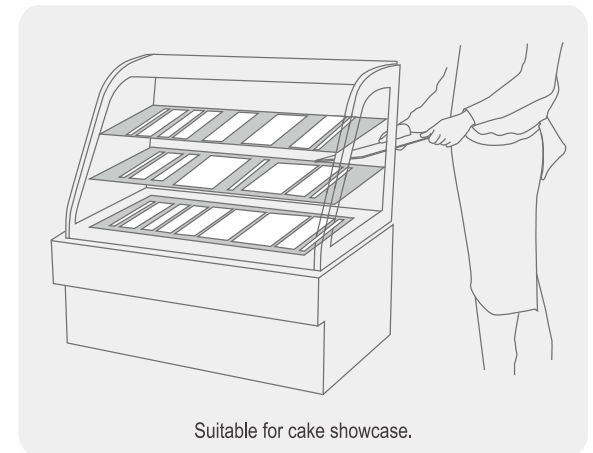

15"RECT TRAY BLACK (XEMEIN)
L395 x W285 x H20mm 12
● 404015BK11

CAFÉ & COUNTER SERVICE

FLOATING

Space and cost saving range.

- Fantastic patent pending self-stacking function for easy operation

FLOATING 10" OVAL PLATTER
L265 x W162 x H40mm 72
○ 111710IV