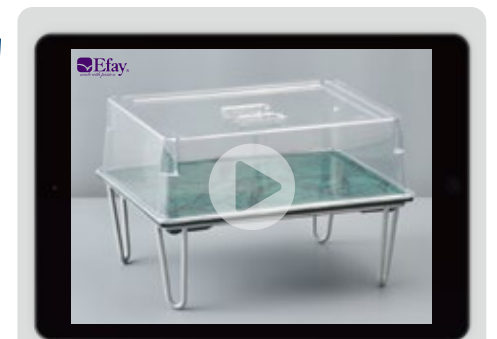

●
S/S

GN HAIRPIN

[Great Buffet setting ideas]

Are you looking for simple and consistent looks !

The HAIRPIN is a super anti-slip buffet . Contemporary design will bring a modern style into your buffet area . HAIRPIN shape risers for displays - Various heighted stands allows you to accommodate different food items and add height and dimension to any dining setting . It's GN compatible and it giving you a lot inspiration .

GN PAN

How to use

Create your own style

GN HAIRPIN

[Great Buffet setting ideas]

Are you looking for simple and consistent looks !

The HAIRPIN is a super anti-slip buffet . Contemporary design will bring a modern style into your buffet area . HAIRPIN shape risers for displays - Various heighted stands allows you to accommodate different food items and add height and dimension to any dining setting . It's GN compatible and it giving you a lot inspiration .