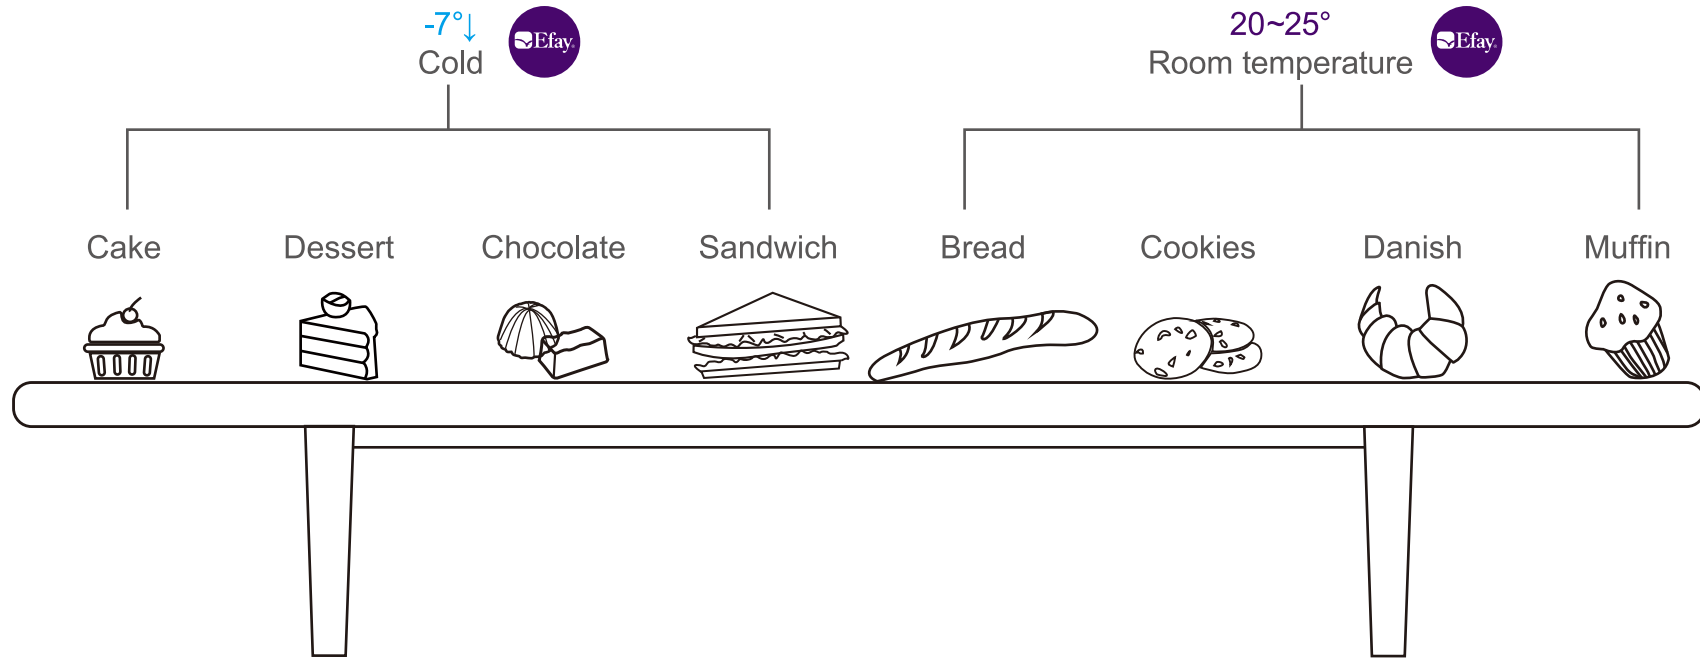

Display for Buffet

The must have items on the buffet bar

GN pan work flow

GN Material used:

Display for Café

The must have items in Café

More ways to use our product

Pastry case