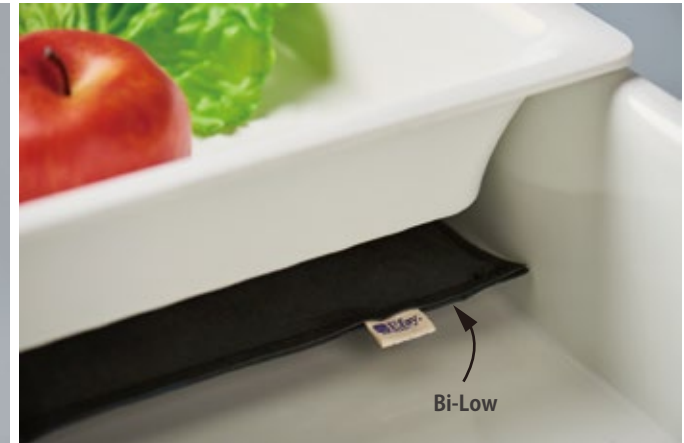

- Slim Cut - Juicy charm, easy to handle curve
- Slim Fit – strong with the Slim combi™ structure
- 100% stackable
- Low heat conduction, ideal cooling solution

Bi-Low lab test result : Cooling last 3-4 hours