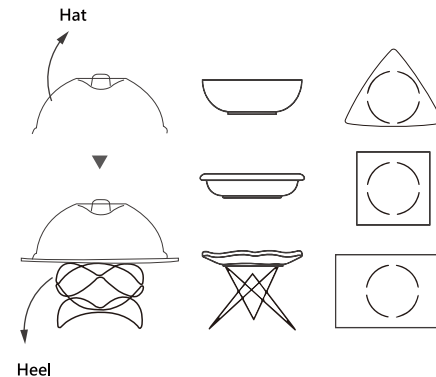

Value-added : Hat & Heel

- Flexible extensional options
- Our items can be use double- sized usage
- Stack up at different level to form stylish & modern outlook
- All our items can be mix and match with the "hats" and "heels"
- The non-flip "heels" come in varieties of colors, shapes, patterns for you to choose from to form a chic outlook