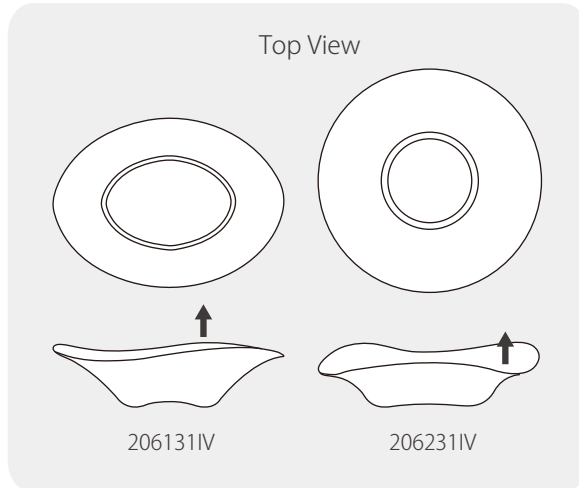

HANA 8" BOWL
L210 x W210 x H100mm 24
○ 204408IV

HANA 8" BOWL
L210 x W210 x H100mm 24
● 204408BK

GRANDE

A moveable feast

- Unique visual experience, extreme art deco piece
- Suitable for lobby, front entrance...main welcome zone