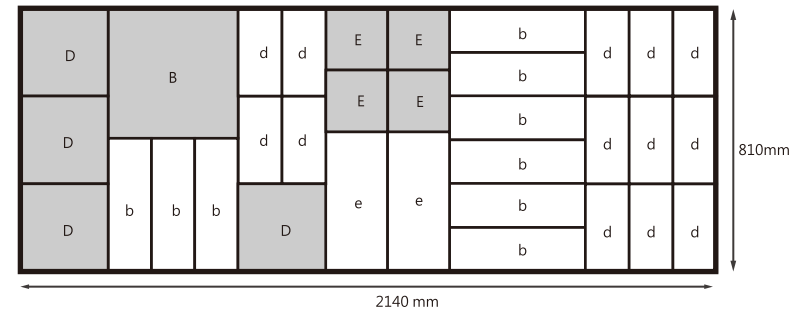

Deli Counter set up: