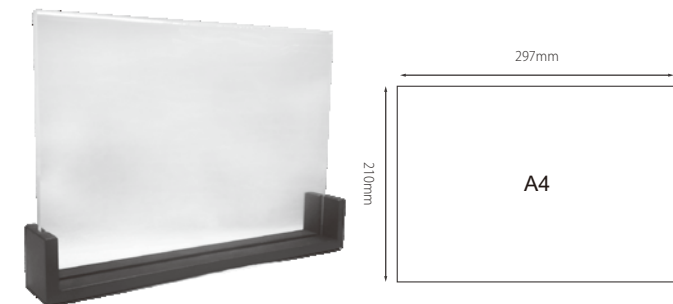

GAMMA CARD HOLDER A4
L297 x W50 x H210mm 24
● 904612BK