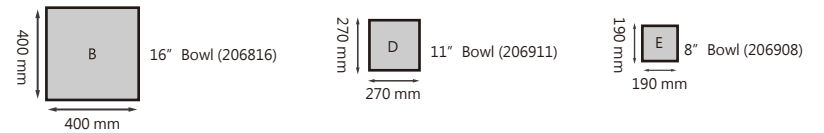

Deli Counter set up: