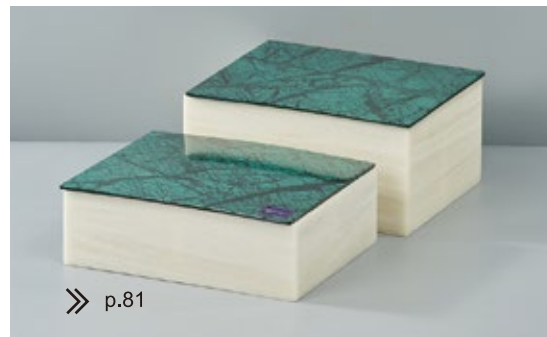

Create your own style