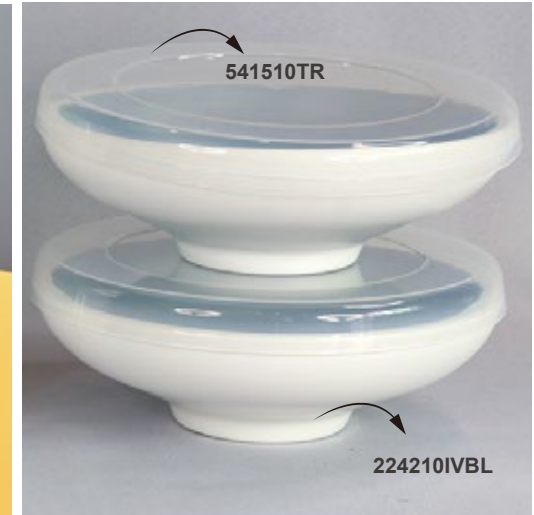

STACK

[Hygiene solution]

Flat cover helps to avoid cross infection from dishes to dishes (D2D) & customer to dishes (C2D) .

Sustainable & flexible lid is made with environment friendly PP material

Where to use: Buffet station | Delivery situation | Catering | Transport situation