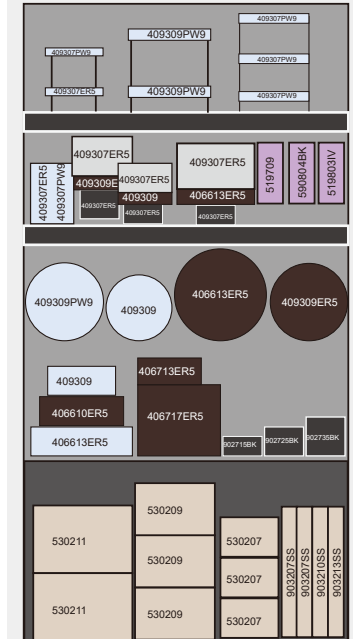

— Dessert & Drink Station —

D2 Display rack

Code: **705611**

Skus: **35**

Pcs: **211**

more information