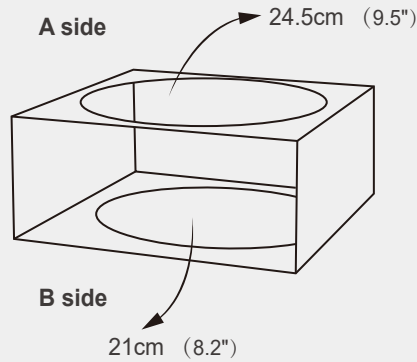

12

BUFFET DISPLAY

How to use :

A side

24.5cm (9.5")

+

STACK 10" BOWL

=

Fit flat

B side

21cm (8.2")

+

STACK 9" BOWL

=

Fit flat

STACK 10" BOWL

=

Tilted