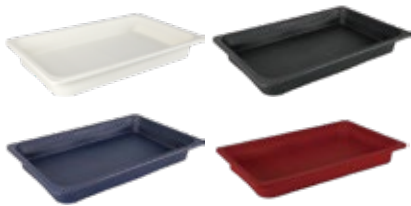

Bi-Low 9" COOLING PAD

Code	Size(L x W x H mm)	Pack
● 590909BK	265 x 200 x 25	9

SILICONE GN PAN

S/S reinforced

- Easy work with lighter weight
- Strong structure
- Great for roasting or baking

1/1

SILICONE 1/1