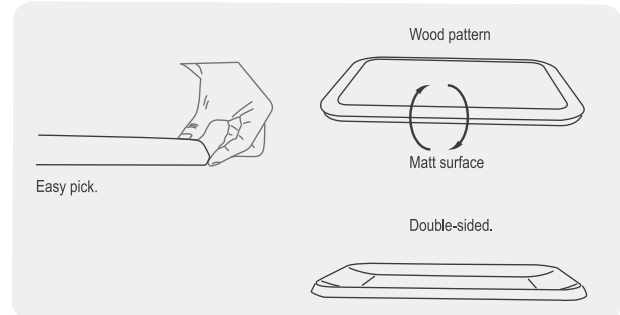

BALLET DESSERT STAND 3.5" H BK
L125 x W105 x H90mm 24
● 902735BK

BUFFET DISPLAY

MOUNTAIN

Standard delicatessen and buffet salad bar display.

- Pickled food, salad and fruits display.
- Four sizes, match them as your wish!