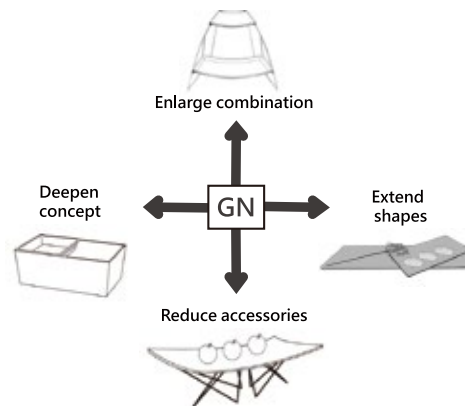

Worry less : Gastronorm (GN) cross

- Multi-functional GN system
- Our GN pans & trays are extensional design for practical usage
- Our standard GN trays & bowls in different colors , patterns & shapes .
- Extended to various shapes with faux material décor & colors
- A more favorable price in larger sizes with guaranteed tolerance levels