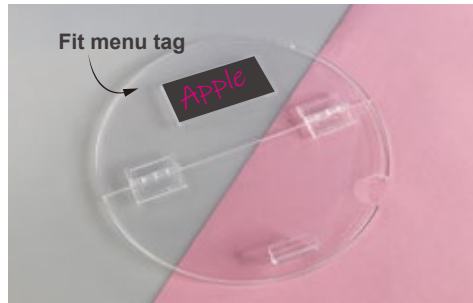

BUFFET DISPLAY

7" PP NEW

SQ 7" STACKABLE LID (6pcs in a pack)
L183 x W183 x H25mm 24
● 541507TR

CANON 7" SQ BOWL
L180 x W180 x H85mm 12
○ 206507IV
● 206507BK

9" PM MA NEW

9" ACRYLIC FLIP COVER
L231 x W231 x H20mm 48
● 541209

STACK 9" BOWL
L225 x W225 x H100mm 48
○ 201509IV

10" PM MA NEW

10" ACRYLIC FLIP COVER
L266 x W266 x H20mm 48
● 541210

STACK 10" BOWL
L258 x W258 x H115mm 12
○ 201510IV

HELPER 9" SAUCE LADLE SPOON
L285 x W70mm 144
○ 510709IV

HELPER 11" SALAD SPOON
L305 x W70mm 144
○ 510511IV

HELPER 12" SALAD SERVING FORK
L300 x W67mm 144
○ 501712IV