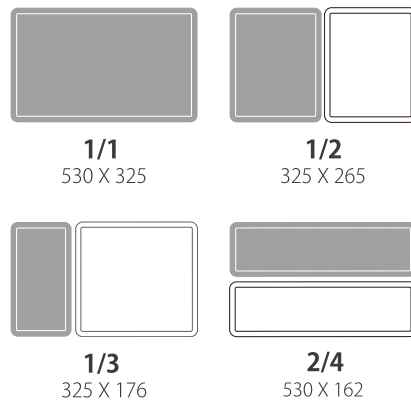

CUSTOMISATION – CREATE YOUR OWN TRAY

Environment friendly
Sustainable
Reuse-able
Recycle-able
Reduce-able

Step 1

Step 2

Step 3

Step 4