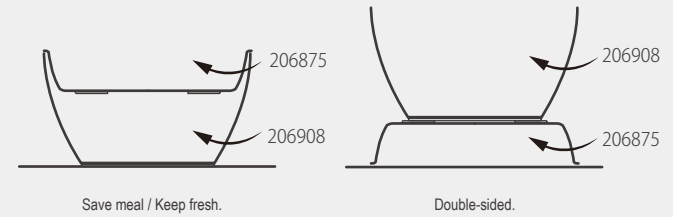

DELI KING

Suitable for standard deli counters

- False layer to save non-peak food quantity
- Modular size for different food portion

How to use

Deli Counter set up:

BUFFET DISPLAY